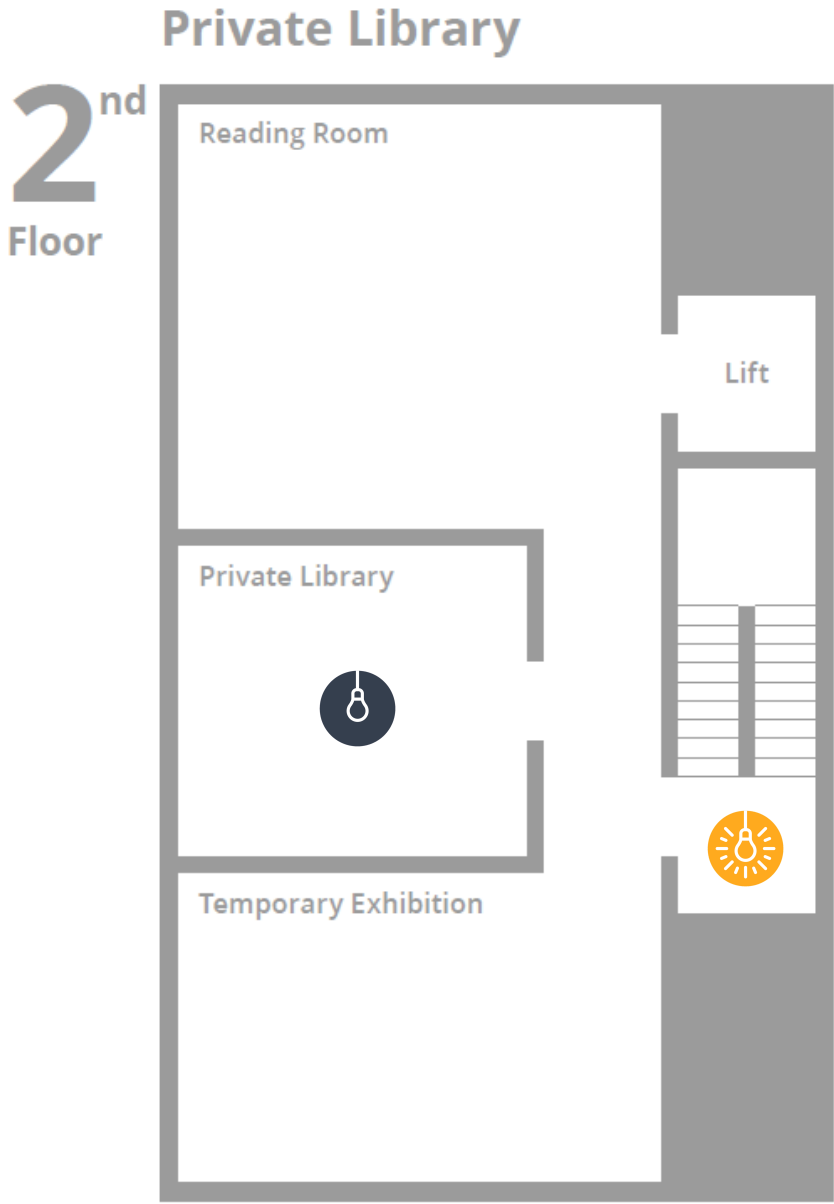

Sensory map

The Heteronyms

3rd
Floor

Bright light area
Subject to natural lighting conditions

Intense visual stimuli
Large painting with bold colored pattern
Room with mirrors on the walls and ceiling

Low light area
Darker area

Sensory map

Casa
Fernando
Pessoa

Bright light area
Intense white lights

Low light area
Darker area

Em colaboração com:

Sensory map

Bright light area
Intense white lights

Low light area
Light turns on when entering the room

Noisier area
Sound starts after entering the room

Sensory map

Bright light area
Intense white lights

Crowded area
Many people may gather in the ticket office or shopping area

Noisier area
Many people can join in talking

Sensory map

WC and Lockers

-1
Floor

Bright light area

Intense white lights throughout the area

Crowded area

Many people can gather in the locker area

Noisier area