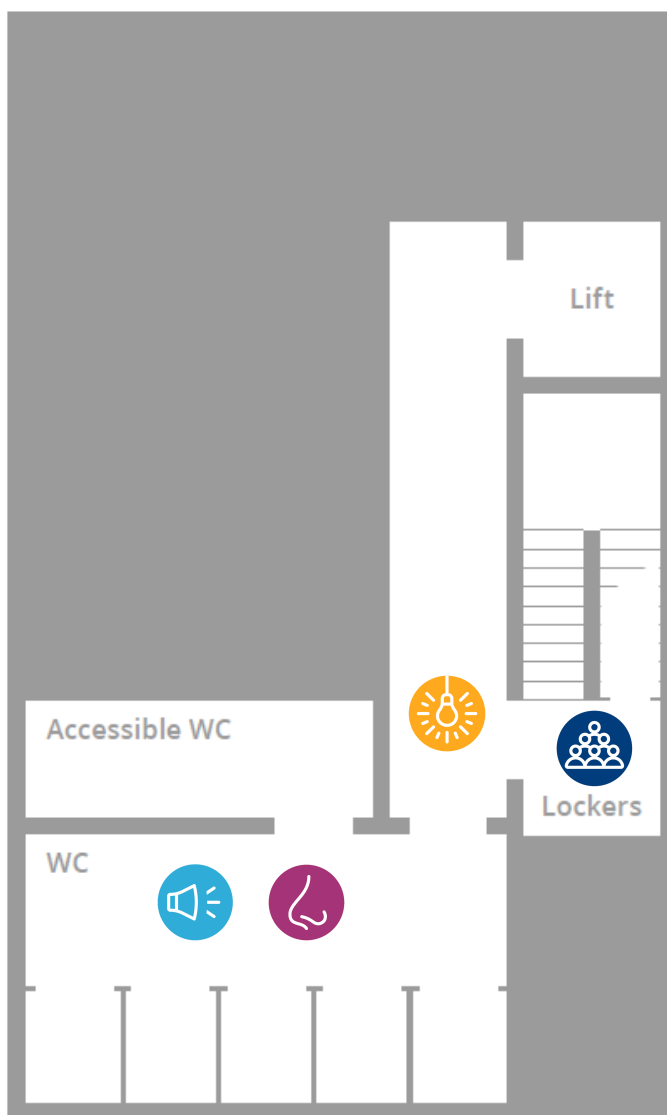

Sensory map

The Heteronyms

3rd
Floor

Bright light area
Subject to natural lighting conditions

Intense visual stimuli
Large painting with bold colored pattern
Room with mirrors on the walls and ceiling

Low light area
Darker area

Sensory map

Casa
Fernando
Pessoa

Bright light area
Intense white lights

Low light area
Darker area

Em colaboração com:

Sensory map

Bright light area
Intense white lights

Low light area
Light turns on when entering the room

Noisier area
Sound starts after entering the room

Sensory map

Bright light area
Intense white lights

Crowded area
Many people may gather in the ticket office or shopping area

Noisier area
Many people can join in talking

Sensory map

WC and Lockers

-1
Floor

Bright light area

Intense white lights throughout the area

Crowded area

Many people can gather in the locker area

Noisier area