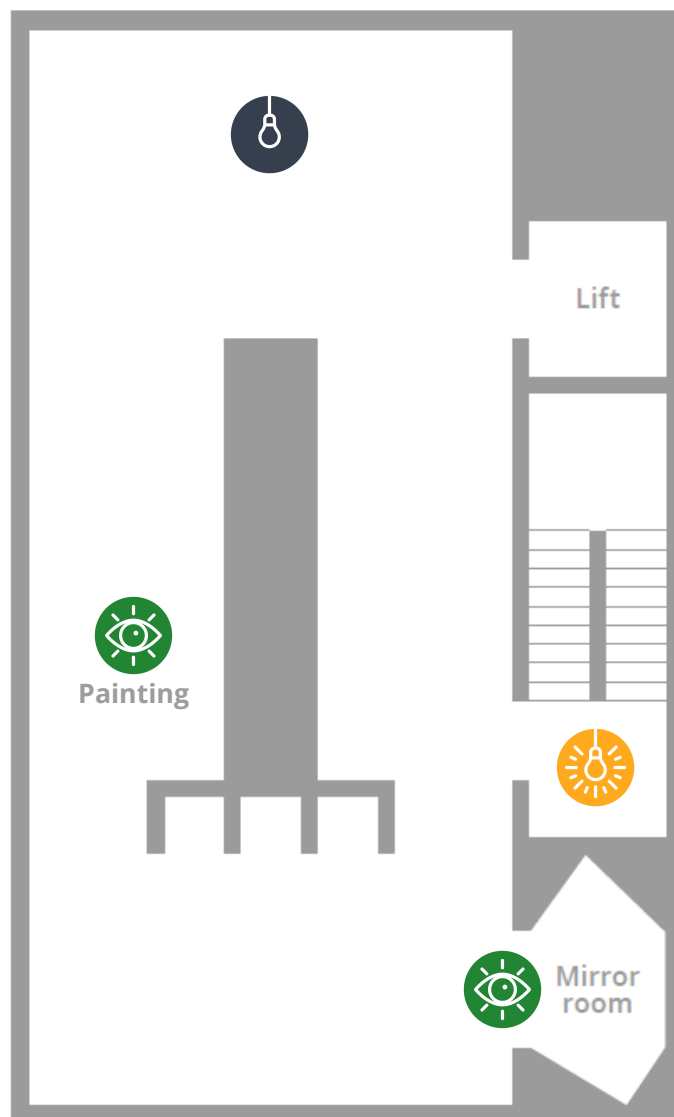

Sensory map

The Heteronyms

3rd
Floor

Bright light area
Subject to natural lighting conditions

Intense visual stimuli
Large painting with bold colored pattern
Room with mirrors on the walls and ceiling

Low light area
Darker area

Sensory map

Casa
Fernando
Pessoa

Bright light area
Intense white lights

Low light area
Darker area

Em colaboração com:

Sensory map

Bright light area
Intense white lights

Low light area
Light turns on when entering the room

Noisier area
Sound starts after entering the room

Sensory map

Bright light area
Intense white lights

Crowded area
Many people may gather in the ticket office or shopping area

Noisier area
Many people can join in talking

Sensory map

WC and Lockers

-1
Floor

Bright light area

Intense white lights throughout the area

Crowded area

Many people can gather in the locker area

Noisier area