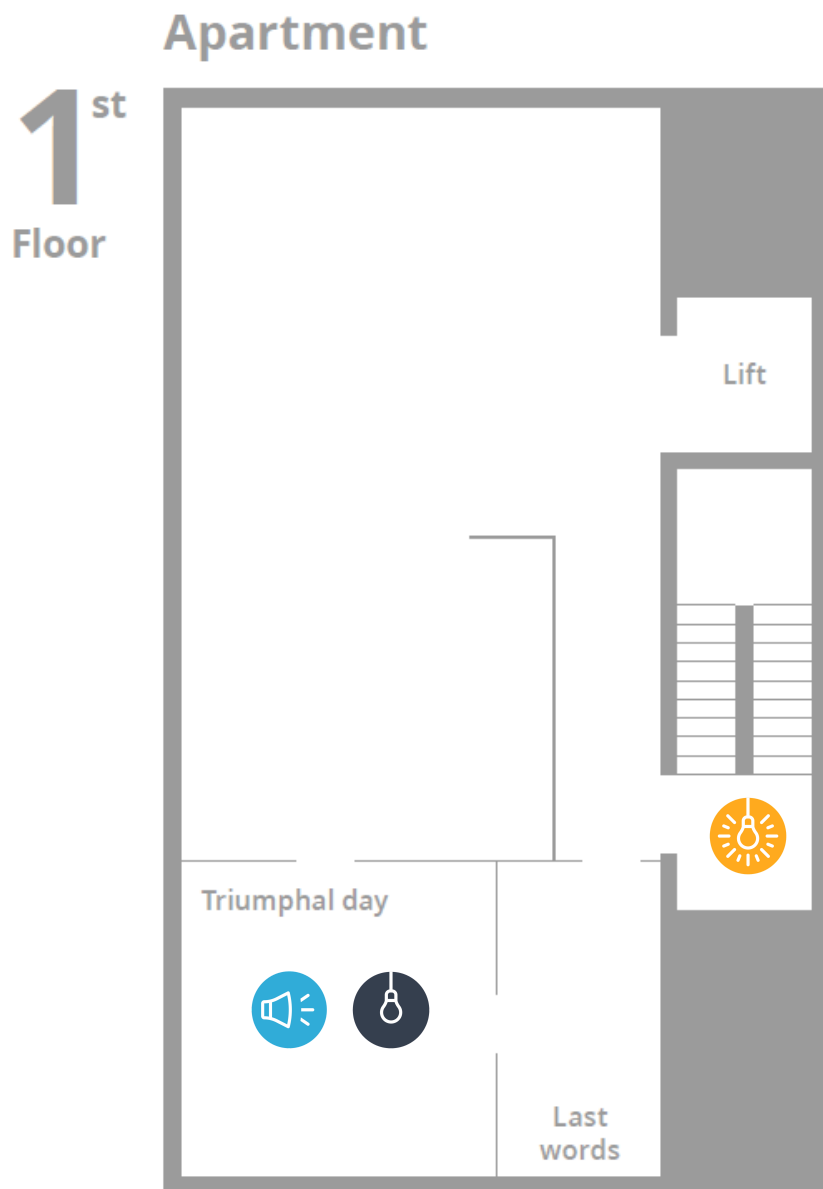

Sensory map

The Heteronyms

3rd
Floor

Bright light area
Subject to natural lighting conditions

Intense visual stimuli
Large painting with bold colored pattern
Room with mirrors on the walls and ceiling

Low light area
Darker area

Sensory map

Casa
Fernando
Pessoa

Bright light area
Intense white lights

Low light area
Darker area

Em colaboração com:

Sensory map

Bright light area
Intense white lights

Low light area
Light turns on when entering the room

Noisier area
Sound starts after entering the room

Sensory map

Bright light area
Intense white lights

Crowded area
Many people may gather in the ticket office or shopping area

Noisier area
Many people can join in talking

Sensory map

WC and Lockers

-1
Floor

Bright light area

Intense white lights throughout the area

Crowded area

Many people can gather in the locker area

Noisier area