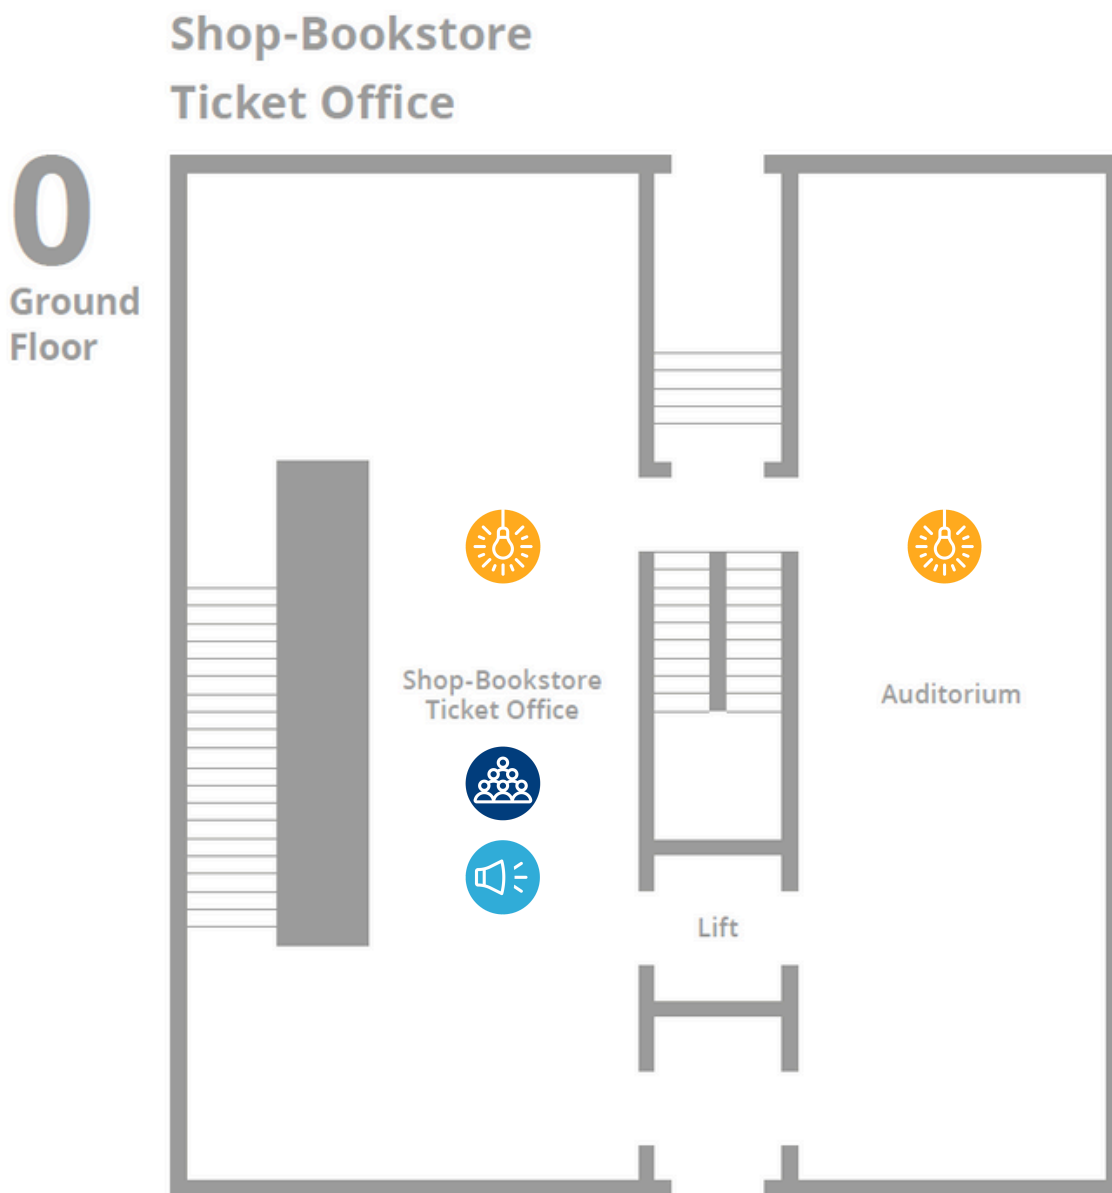

Sensory map

The Heteronyms

3rd
Floor

Bright light area
Subject to natural lighting conditions

Intense visual stimuli
Large painting with bold colored pattern
Room with mirrors on the walls and ceiling

Low light area
Darker area

Sensory map

Casa
Fernando
Pessoa

Bright light area
Intense white lights

Low light area
Darker area

Em colaboração com:

Sensory map

Bright light area
Intense white lights

Low light area
Light turns on when entering the room

Noisier area
Sound starts after entering the room

Sensory map

Bright light area
Intense white lights

Crowded area
Many people may gather in the ticket office or shopping area

Noisier area
Many people can join in talking

Sensory map

WC and Lockers

-1
Floor

Bright light area

Intense white lights throughout the area

Crowded area

Many people can gather in the locker area

Noisier area